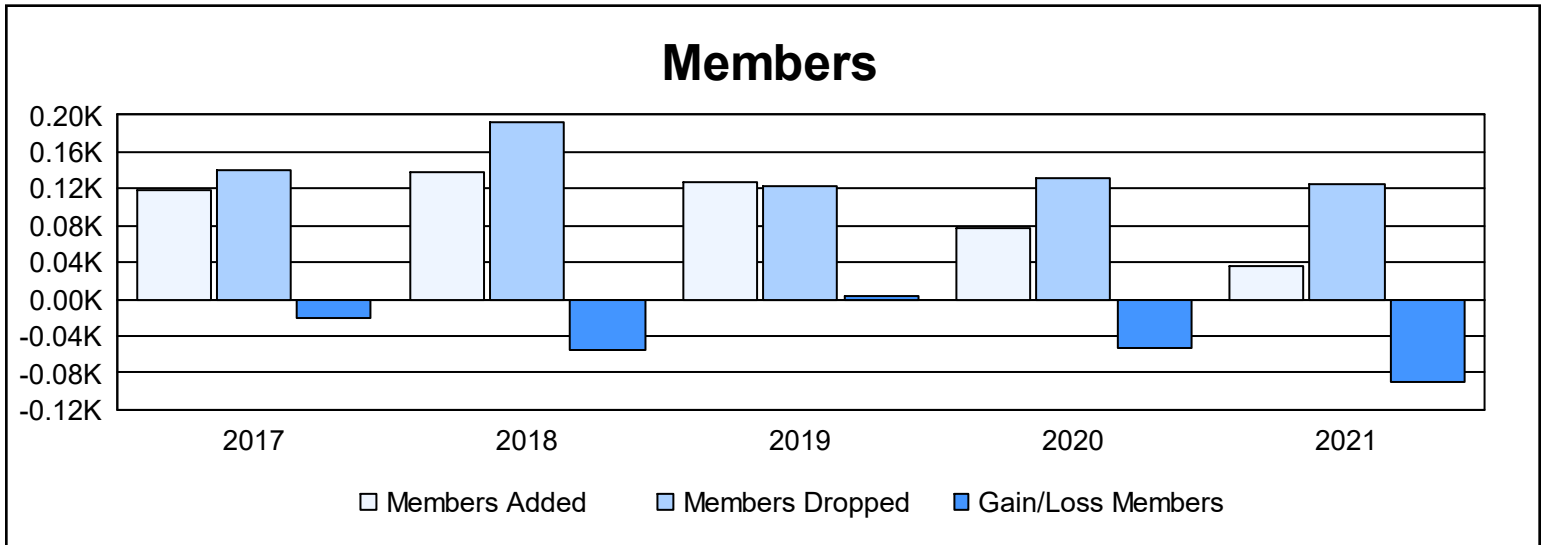

Year	New Clubs	Dropped Clubs	Gain/ Loss Clubs	New Members	Charter Members	Reinstate Members	Transfer Members	Total Member Added	Total Members Dropped	Gain/ Loss Members
2016-2017	0	0	0	111	0	5	3	119	140	-21
2017-2018	0	0	0	110	0	8	19	137	192	-55
2018-2019	0	0	0	106	2	3	16	127	123	4
2019-2020	0	1	-1	60	0	2	16	78	131	-53
2020-2021	0	4	-4	35	0	1	0	36	125	-89
<b>Average</b>	<b>0</b>	<b>1</b>	<b>-1</b>	<b>84</b>	<b>0</b>	<b>4</b>	<b>11</b>	<b>99</b>	<b>142</b>	<b>-43</b>

### Membership Composition June 2021 Cumulative