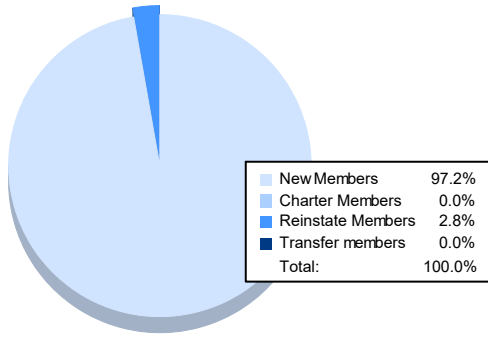

Year	New Clubs	Dropped Clubs	Gain/ Loss Clubs	New Members	Charter Members	Reinstate Members	Transfer Members	Total Member Added	Total Members Dropped	Gain/ Loss Members
2016-2017	0	0	0	111	0	5	3	119	140	-21
2017-2018	0	0	0	110	0	8	19	137	192	-55
2018-2019	0	0	0	106	2	3	16	127	123	4
2019-2020	0	1	-1	60	0	2	16	78	131	-53
2020-2021	0	4	-4	35	0	1	0	36	125	-89
<b>Average</b>	<b>0</b>	<b>1</b>	<b>-1</b>	<b>84</b>	<b>0</b>	<b>4</b>	<b>11</b>	<b>99</b>	<b>142</b>	<b>-43</b>

### Membership Composition June 2021 Cumulative