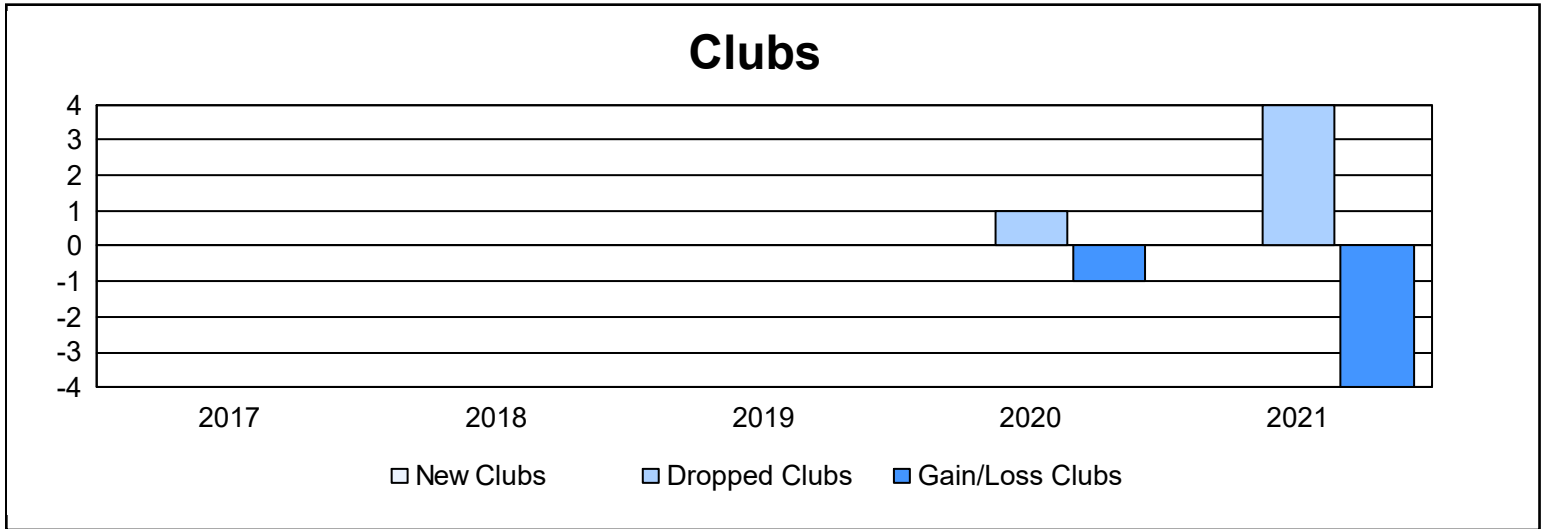

Year	New Clubs	Dropped Clubs	Gain/ Loss Clubs	New Members	Charter Members	Reinstate Members	Transfer Members	Total Member Added	Total Members Dropped	Gain/ Loss Members
2016-2017	0	0	0	111	0	5	3	119	140	-21
2017-2018	0	0	0	110	0	8	19	137	192	-55
2018-2019	0	0	0	106	2	3	16	127	123	4
2019-2020	0	1	-1	60	0	2	16	78	131	-53
2020-2021	0	4	-4	35	0	1	0	36	125	-89
<b>Average</b>	<b>0</b>	<b>1</b>	<b>-1</b>	<b>84</b>	<b>0</b>	<b>4</b>	<b>11</b>	<b>99</b>	<b>142</b>	<b>-43</b>

### Membership Composition June 2021 Cumulative